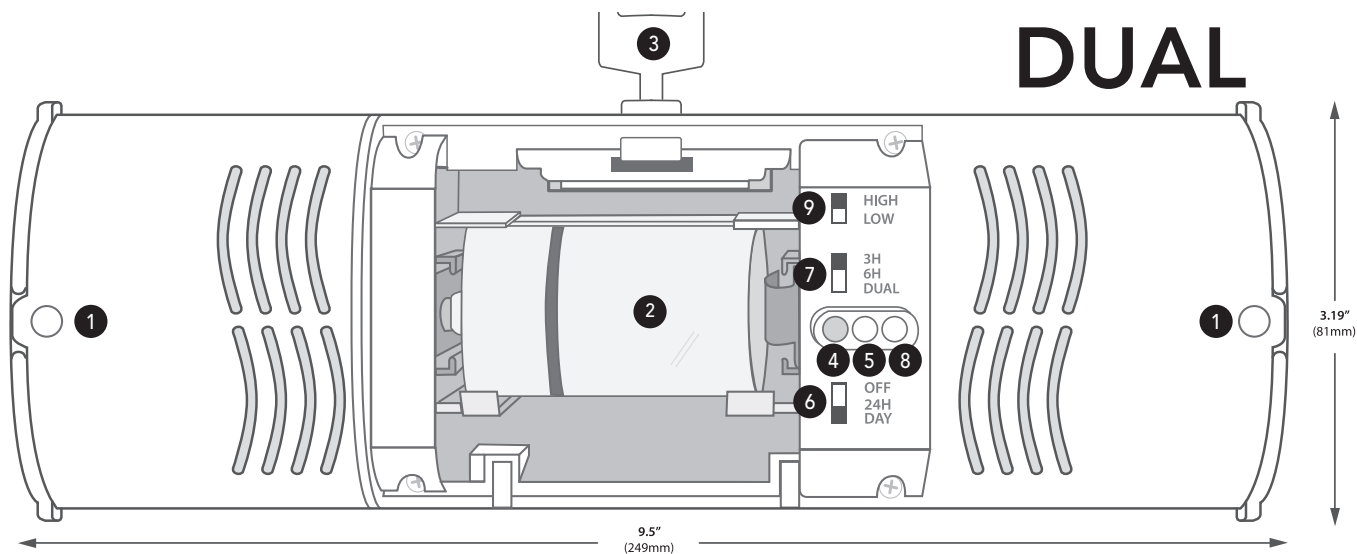

DUAL Dimensions

W: 9.45" (240mm)
D: 3.19" (81mm)

Item No:

White: 802111
Black: 802121

1 FRAGRANCE CARTRIDGE HOUSING

Easy "one click" loading

2 BATTERIES

Operates on 2 D-cell batteries. Alkaline recommended. Batteries can last up to 12 months